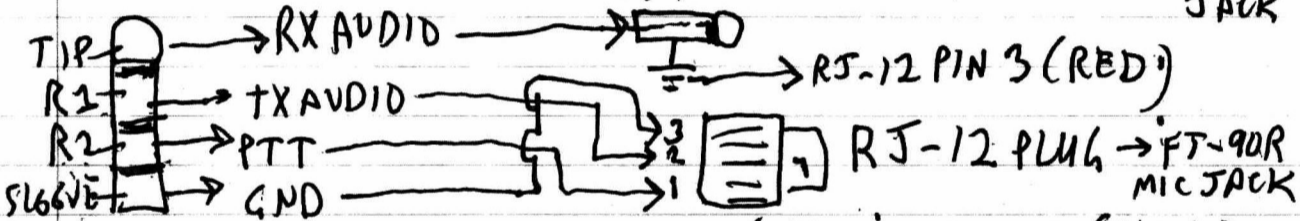

# DIGIRIG MOBILE-TO-FT90R

1/8" MONO PHONE PLUG → FT-90R SPKR JACK

↑ PTT TO  
DIGIRIG  
AUDIO

( TX AUDIO → PIN 2 (BLACK)  
PTT → PIN 1 (WHITE)  
GND → PIN 3 (RED) )