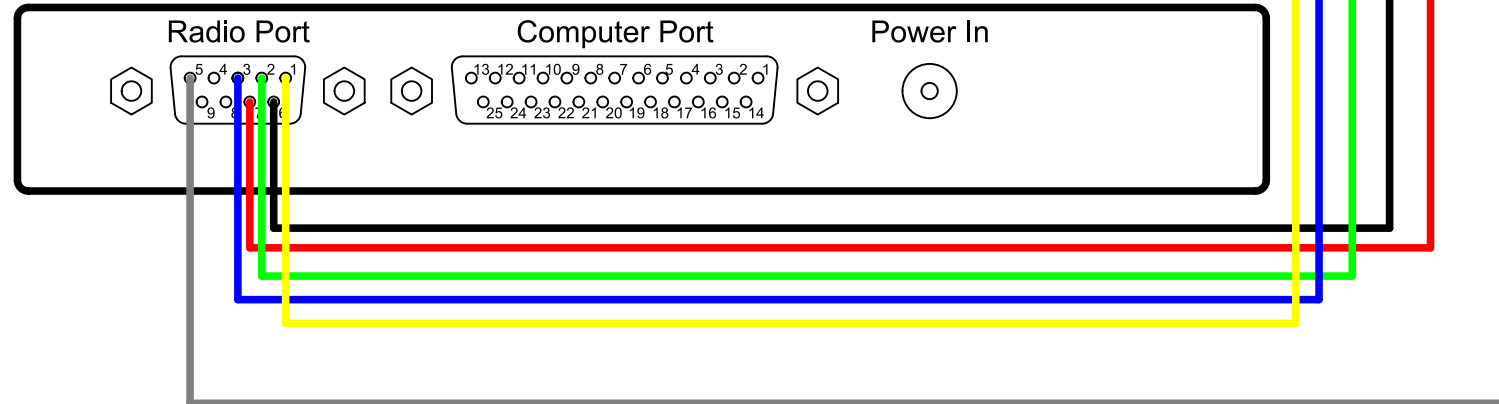

TK-7180 or TK-8180 back view

KPC-3+ or KWM-1200+ back view

| | |
|----------------|------------------|
| | |
| KPC-3+ | TK-7180 |
| DB9 Connector | DB25 Connector |
| 1-Audio Out | 6-Audio In |
| 2-COR | 4-COR |
| 3-PTT | 8-PTT |
| 4-Not Used | N/A |
| 5-Audio In | 17-Audio Out |
| 6-Ground | 7-Ground |
| 7-Pos Power In | 14-Pos Power Out |
| 8-Not Used | N/A |
| 9-Not Used | N/A |
| | |
| | |