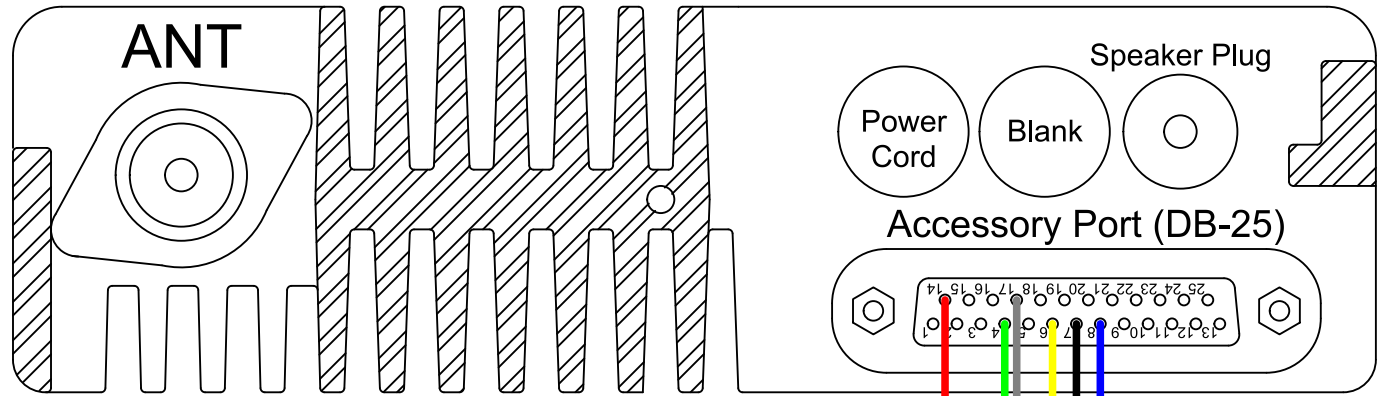

TK-7180 or TK-8180 back view

KPC-3+ or KWM-1200+ back view

| | |
|----------------|------------------|
| | |
| KPC-3+ | TK-7180 |
| DB9 Connector | DB25 Connector |
| 1-Audio Out | 6-Audio In |
| 2-COR | 4-COR |
| 3-PTT | 8-PTT |
| 4-Not Used | N/A |
| 5-Audio In | 17-Audio Out |
| 6-Ground | 7-Ground |
| 7-Pos Power In | 14-Pos Power Out |
| 8-Not Used | N/A |
| 9-Not Used | N/A |
| | |
| | |